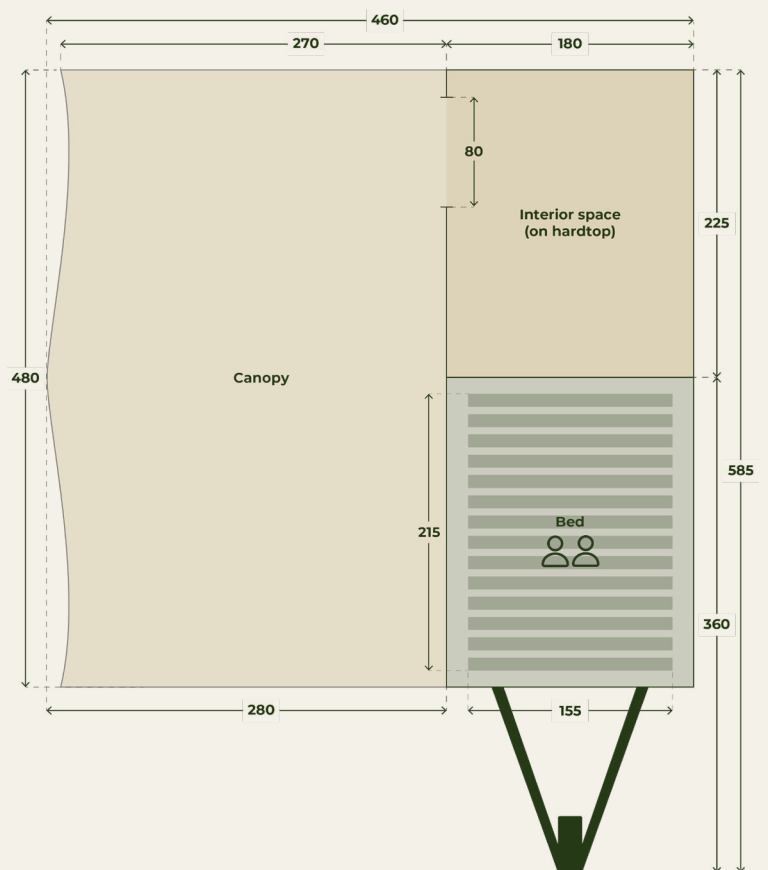

TECHNICAL SPECIFICATIONS

Trailer dimensions

Standard 360 x 180 x 130 cm (L x W x H)

Weight

Empty 450 kg

Maximum 750 kg

Luggage space

under bed 1000 ltr

Tent

Fabric ECO cotton

Frame Stainless steel, carbon and aluminium

Bed

Dimensions 210 x 155 cm

Mattress Cold foam

Chassis

Chassis Galvanised AL-KO chassis

Breaks Overrun brake with automatic reverse

Tyre size 185 / 55 R15 82H

Tyre label

STANDARD INCLUDED

- Hardtop trailer
- Lightweight roof rack
- Membrane Airco tentsystem
- Pack-N-Go
- Canopy with side panels
- Braked AL-KO chassis
- 15-inch light-alloy wheels
- Shock absorbers
- Bed foldable slatted basewith gas springs
- Cold Foam mattress, reversible with 2 firmness levels
- 2 stabiliser jacks
- Peg set + bag
- Foldable step stool
- Instructions

EXTRA OPTIONS NANO

TENT OPTIONS

- **Front wall** – Zip-in under the canopy € 1.295,-
- **Easy connect ground skirts** – Side walls € 245,-
- **Easy connect ground skirts** – Front wall canopy € 245,-
- **Insect screen door** – Easy to attach with Velcro € 295,-
- **Groundsheet** – For under the canopy € 1.195,-