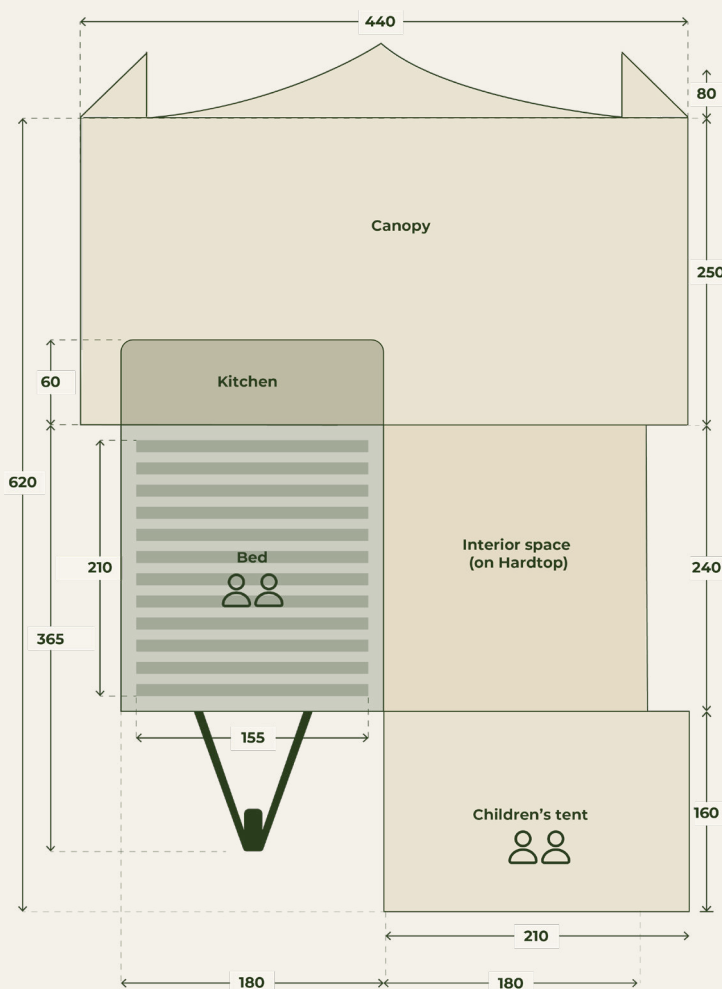

TECHNICAL SPECIFICATIONS

Trailer dimensions

Standard 365 x 180 x 130 cm (L x B x H)

With kitchen 425 x 180 x 130 cm (L x B x H)

Weight

Empty 445 kg (incl. kitchen)

Maximum 750 kg

Luggage space

under bed 1000 ltr

Tent

Fabric ECO cotton
Frame Stainless steel, aluminium and steel

Bed

Dimensions 210 x 155 cm

Mattress Cold foam

Chassis

Chassis Galvanized AL-KO chassis

Breaks Overrun brake with automatic reverse

Tyre size 165/70 R14 85T

Tyre label

STANDARD INCLUDED

- Hardtop trailer
- Lightweight roof rack
- Braked AL-KO chassis
- Shock absorbers
- Bed with foldable slatted base and gas springs
- Darkening inner tent
- Cold foam mattress, reversible with 2 firmness levels
- 4 stabiliser jacks
- Peg set + bag
- Foldable step stool
- Instructions